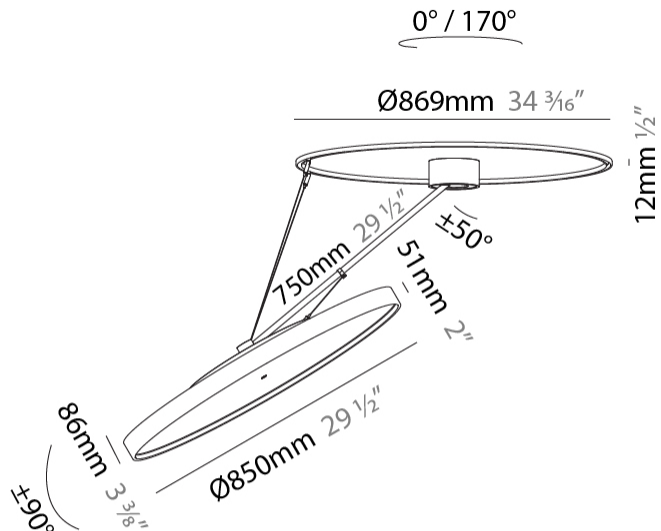

GENERAL

Series: Sign Diva Dancer
Subseries: Sign Diva Dancer
Brand: Prolicht
Division: Architectural
Mounting Type: Suspension
Mounting Location: Ceiling
Subcategory: Pendant

PHYSICAL

Shape: Round
Diameter (mm): 850
Diameter (in): 33 7/16
Height (mm): 870
Height (in): 34 1/4
Light Distribution: Adjustable / Direct
Weight (kg): 9.8
Weight (lbs): 21.56
Diffuser: PMMA - Opal / Micro-Prism / Sparkling Secret / Vintage Industrial
Fixture Finish: SSR / BKV / CWI / CRY / HAB / UFT / ITA / RUA / FTG / MYG / LOD / PUS / FRO / FUP / KIA / POP / BLS / SPG / MEY / GOH / GUM / CHC / COM / ABZ / JAG / OBR / MOS / ROR
Fixture Material: Extruded Aluminum / Steel

ELECTRICAL

Lamp Type: LED (Zhaga Standard)
Input Wattage (W): 96.8
Total Output Wattage (W): 76.8
Dimming: Tri-Mode (Non-Dimming and Phase Dimming (120Vac only) and 0-10V Dimming)
Driver Included: Yes
Driver Location: Integrated
Driver Type: Constant Current - Universal
Driver Class: Class 2
Input Voltage (V): 120 - 277
Constant Current (MA): 600

LED

Color Temperature (°K): 3000 / 3500 / 4000
Max. Delivered Lumen (lm): 11160 / 11388 / 11620
CRI: >90 CRI
Lamp Life (hrs): 50000

OPTICAL

Adjustability: Rotational Canopy 170°; Tilting Canopy ±50°; Tilting Head ±90°

RATINGS AND CERTIFICATIONS

Certified By: Certified for North American Standards
IP rating: IP20