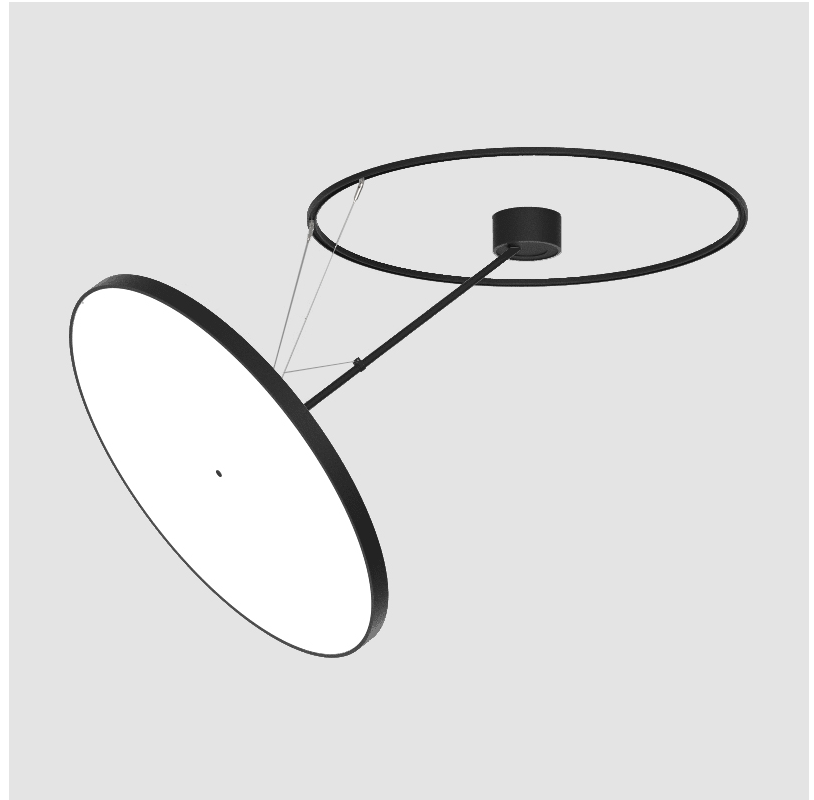

GENERAL

Series: Sign Diva Dancer
Subseries: Sign Diva Dancer
Brand: Prolicht
Division: Architectural
Mounting Type: Suspension
Mounting Location: Ceiling
Subcategory: Pendant

PHYSICAL

Shape: Round
Diameter (mm): 850
Diameter (in): 33 7/16
Height (mm): 870
Height (in): 34 1/4
Light Distribution: Adjustable / Direct
Weight (kg): 9.8
Weight (lbs): 21.56
Diffuser: PMMA - Opal / Micro-Prism / Sparkling Secret / Vintage Industrial
Fixture Finish: SSR / BKV / CWI / CRY / HAB / UFT / ITA / RUA / FTG / MYG / LOD / PUS / FRO / FUP / KIA / POP / BLS / SPG / MEY / GOH / GUM / CHC / COM / ABZ / JAG / OBR / MOS / ROR
Fixture Material: Extruded Aluminum / Steel

ELECTRICAL

Lamp Type: LED (Zhaga Standard)
Input Wattage (W): 96.8
Total Output Wattage (W): 76.8
Dimming: Tri-Mode (Non-Dimming and Phase Dimming (120Vac only) and 0-10V Dimming)
Driver Included: Yes
Driver Location: Integrated
Driver Type: Constant Current - Universal
Driver Class: Class 2
Input Voltage (V): 120 - 277
Constant Current (MA): 600

LED

Color Temperature (°K): 3000 / 3500 / 4000
Max. Delivered Lumen (lm): 11160 / 11388 / 11620
CRI: >90 CRI
Lamp Life (hrs): 50000

OPTICAL

Adjustability: Rotational Canopy 170°; Tilting Canopy ±50°; Tilting Head ±90°

RATINGS AND CERTIFICATIONS

Certified By: Certified for North American Standards
IP rating: IP20