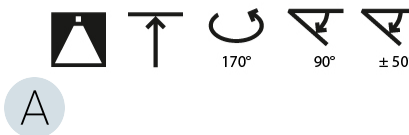

GENERAL

Series: Sign Diva Dancer
Subseries: Sign Diva Dancer
Brand: Prolicht
Division: Architectural
Mounting Type: Suspension
Mounting Location: Ceiling
Subcategory: Pendant

PHYSICAL

Shape: Round
Diameter (mm): 850
Diameter (in): 33 7/16
Height (mm): 870
Height (in): 34 1/4
Light Distribution: Adjustable / Direct
Weight (kg): 9.8
Weight (lbs): 21.56
Diffuser: PMMA - Opal / Micro-Prism / Sparkling Secret / Vintage Industrial
Fixture Finish: SSR / BKV / CWI / CRY / HAB / UFT / ITA / RUA / FTG / MYG / LOD / PUS / FRO / FUP / KIA / POP / BLS / SPG / MEY / GOH / GUM / CHC / COM / ABZ / JAG / OBR / MOS / ROR
Fixture Material: Extruded Aluminum / Steel

ELECTRICAL

Lamp Type: LED (Zhaga Standard)
Input Wattage (W): 96.8
Total Output Wattage (W): 76.8
Dimming: Tri-Mode (Non-Dimming and Phase Dimming (120Vac only) and 0-10V Dimming)
Driver Included: Yes
Driver Location: Integrated
Driver Type: Constant Current - Universal
Driver Class: Class 2
Input Voltage (V): 120 - 277
Constant Current (MA): 600

LED

Color Temperature (°K): 3000 / 3500 / 4000
Max. Delivered Lumen (lm): 11160 / 11388 / 11620
CRI: >90 CRI
Lamp Life (hrs): 50000

OPTICAL

Adjustability: Rotational Canopy 170°; Tilting Canopy ±50°; Tilting Head ±90°

RATINGS AND CERTIFICATIONS

Certified By: Certified for North American Standards
IP rating: IP20